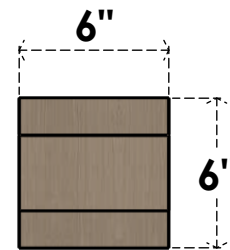

ITEM NUMBER: CORU06X12X06CLERCPR

6"W X 12"D X 6"H SERIES 3 WIDE CLEMMONS ROUGH CEDAR TIMBERTHANE
FAUX WOOD CORBEL, PRIMED

SIDE PROFILE

FRONT PROFILE

ISOMETRIC

EKENA MILLWORK
2300 WEST MAIN ST.
CLARKSVILLE, TX 75426
TOLL FREE: 866-607-0453
WWW.EKENAMILLWORK.COM

NOTES

1. INSTALLATION TO BE COMPLETED IN ACCORDANCE WITH MANUFACTURER'S SPECIFICATIONS.
2. DRAWING MAY NOT BE TO SCALE
3. THIS DRAWING IS INTENDED FOR DESIGN AND PLANNING PURPOSES ONLY.
4. ALL INFORMATION CONTAINED HEREIN WAS CURRENT AT THE TIME OF DEVELOPMENT BUT MUST BE REVIEWED AND APPROVED BY THE PRODUCT MANUFACTURER TO BE CONSIDERED ACCURATE.
5. TIMBERTHANE ARCHITECTURAL PRODUCTS ARE MADE FROM HIGH DENSITY URETHANE AND COME FACTORY PRIMED