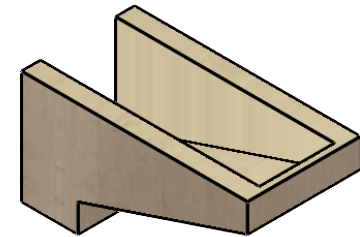

ITEM NUMBER: CORU06X12X06CLERCPR

6"W X 12"D X 6"H SERIES 3 WIDE CLEMMONS ROUGH CEDAR TIMBERTHANE
FAUX WOOD CORBEL, PRIMED

SIDE PROFILE

FRONT PROFILE

ISOMETRIC

EKENA MILLWORK
2300 WEST MAIN ST.
CLARKSVILLE, TX 75426
TOLL FREE: 866-607-0453
WWW.EKENAMILLWORK.COM