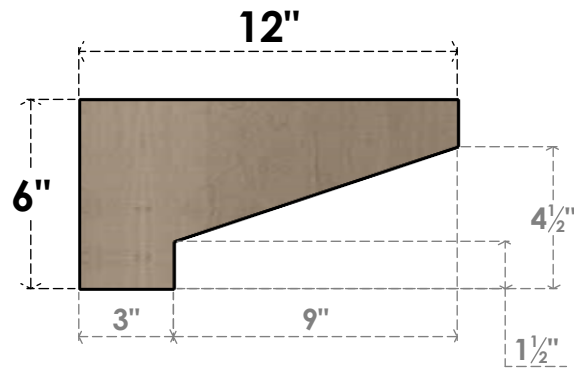

ITEM NUMBER: CORU06X12X06CLERCPR

6"W X 12"D X 6"H SERIES 3 WIDE CLEMMONS ROUGH CEDAR TIMBERTHANE
FAUX WOOD CORBEL, PRIMED

SIDE PROFILE

FRONT PROFILE

ISOMETRIC

EKENA MILLWORK
2300 WEST MAIN ST.
CLARKSVILLE, TX 75426
TOLL FREE: 866-607-0453
WWW.EKENAMILLWORK.COM

NOTES

1. INSTALLATION TO BE COMPLETED IN ACCORDANCE WITH MANUFACTURER'S SPECIFICATIONS.
2. DRAWING MAY NOT BE TO SCALE
3. THIS DRAWING IS INTENDED FOR DESIGN AND PLANNING PURPOSES ONLY.
4. ALL INFORMATION CONTAINED HEREIN WAS CURRENT AT THE TIME OF DEVELOPMENT BUT MUST BE REVIEWED AND APPROVED BY THE PRODUCT MANUFACTURER TO BE CONSIDERED ACCURATE.
5. TIMBERTHANE ARCHITECTURAL PRODUCTS ARE MADE FROM HIGH DENSITY URETHANE AND COME FACTORY PRIMED